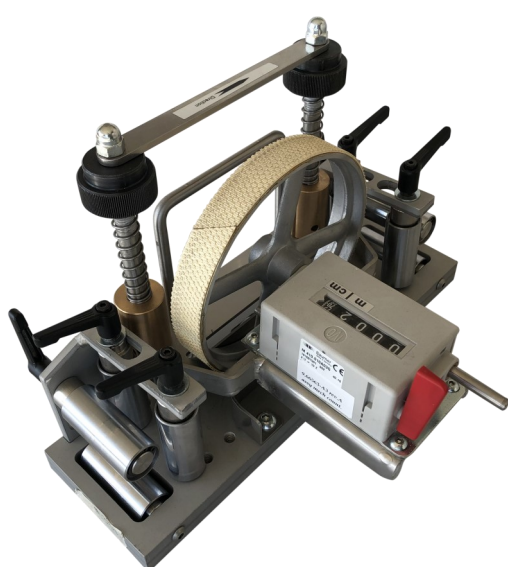

Length measuring device VEN-KL25

- For measuring cable, rope, flexible hose
- Cable passage 25mm
- Counter **M-410** :
 - Range up to 9.999,9 meter
 - Indication in meter and centimeter
 - Zero adjustment by a lever
- Adjustable guide and carrying rollers on the in- and outgoing side

Options :

- Suitable for steel wire
- Calibration
- Mounted on fixed or mobile foot