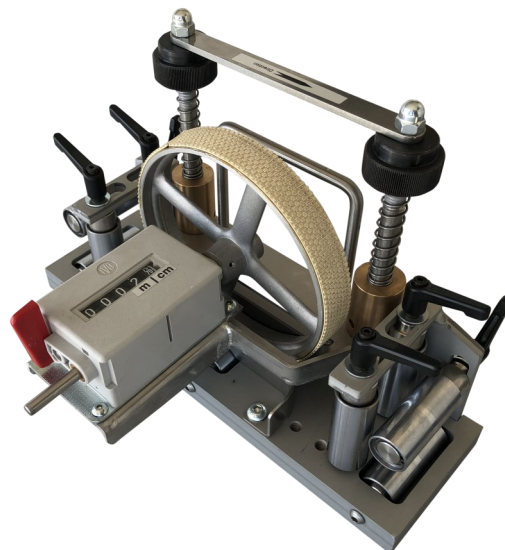

Length measuring device VEN-KL25

- For measuring cable, rope, flexible hose
- Cable passage 25mm
- Counter **M-410** :
 - Range up to 9.999,9 meter
 - Indication in meter and centimeter
 - Zero adjustment by a lever
- Adjustable guide and carrying rollers on the in- and outgoing side

Options :

- Suitable for steel wire
- Calibration
- Mounted on fixed or mobile foot