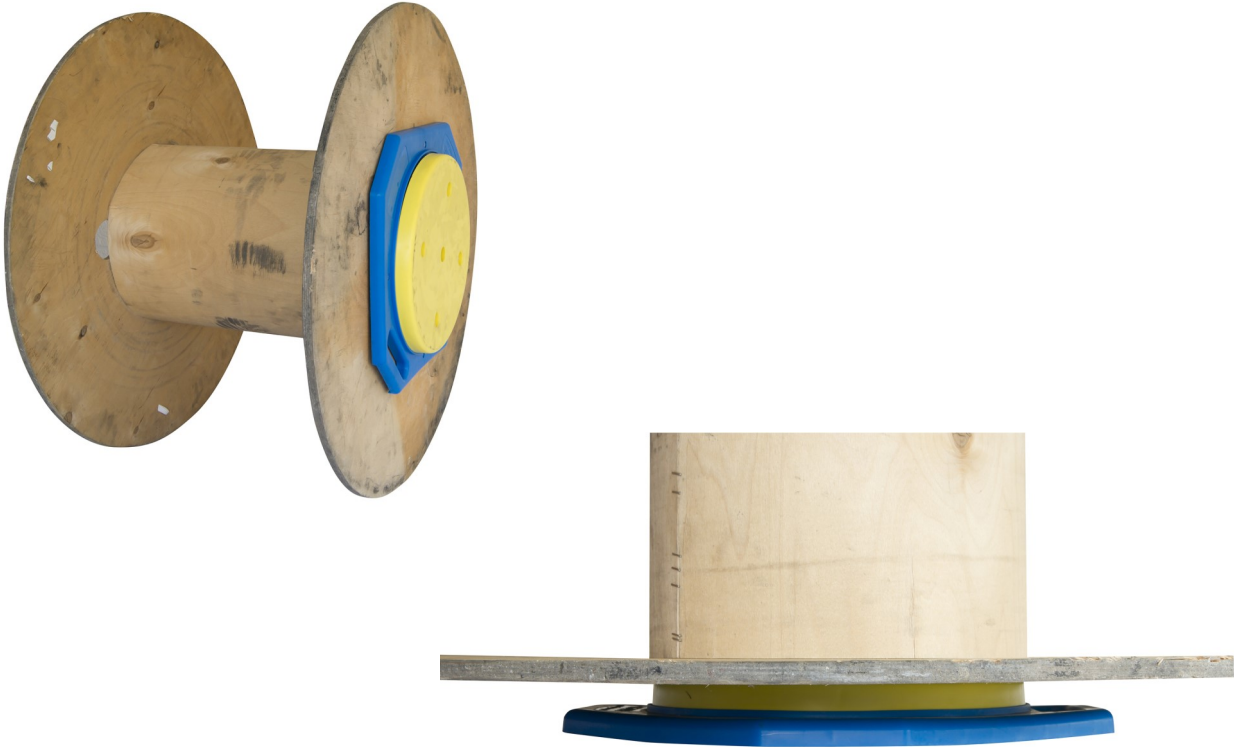

Cable unwind aid

For unwinding cable on reels

Place the unwind aid on your wooden reel for unwinding the cable.

- Made of unbreakable polypropylene
- Load capacity: 227 kg
- 4 screw holes for attachment to the reel

Options:

- Central shaft