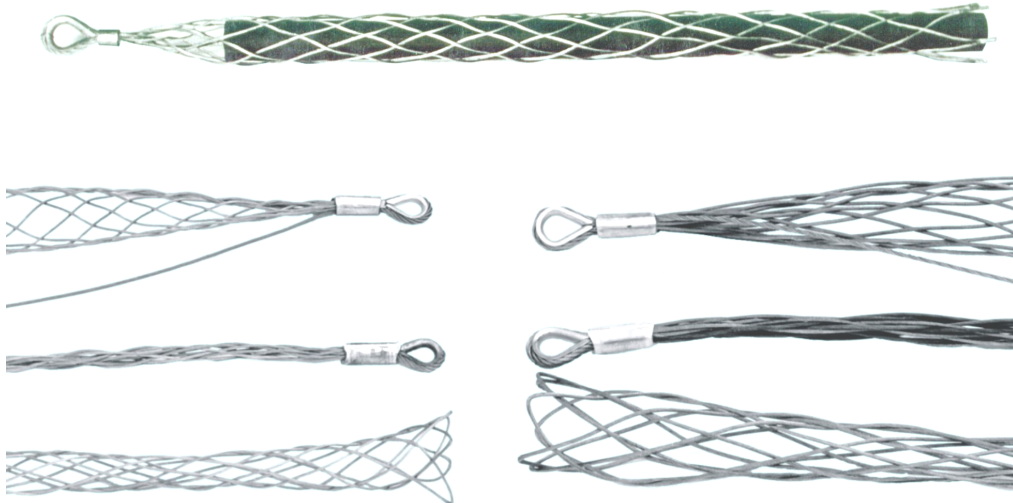

Cable pulling grips

Cable pulling grips, thick wire (Ø 3,7 mm) for cable Ø 50–90 mm

- Lenghtes 1–2–3–4–6–8–10 meter

Cable pulling grips, thin wire (Ø 2,5 mm) For cable Ø 25–50 mm

- Lenghtes 1–1,5–3–4–6 meter

Open cable pulling grips with lace wire

- Lenghts with thin wire (Ø 2,5 mm) : 1,5 meter
- Lenghts with thick wire (Ø 3,7 mm) : 1,5–2–4–6–10 meter

Cable pulling grips 8 –strings

- Lenghts with thin wire (Ø2,5 mm) : 3 and 4 meter

Options :

Different specifications, such as a wider range, double pulling eyes, open head, stainless steel instead of galvanised wire rope